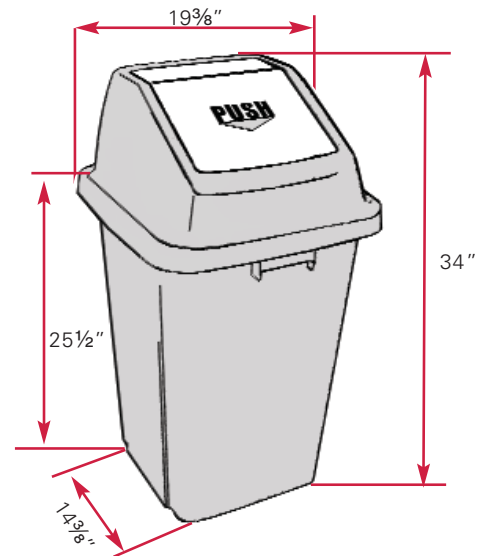

25 Gallon Square Receptacle

Big EASY "PUSH" Lids by AIM™

25-C

with
Perfect for
hotel lobbies,
offices,
restrooms,
shopping malls,
restaurants
and other public
locations.

Internal vent ribs break the vacuum when removing poly liner.

Square footprint with 25 gallon capacity.
 Tough plastic in attractive gray/dark gray color.

- ♻️ Sleek design for a professional image.
- ♻️ High-capacity solution for efficient collection of trash or recyclables.
- ♻️ Wastebasket has rolled rim and two large handles for safe lifting.
- ♻️ Counter weight lid for consistent closure.
- ♻️ Durable and crack resistant, even under tough indoor/outdoor conditions.
- ♻️ Recycling Labels are available.
 Item # 54-1 4" x 5" Clear Mylar with White Copy.

Item#	Description	U/M	Color	Case Pack	Item Dims.
25	Receptacle Only 25 gallon	Ea.	Gray	4	18¾" x 18¾" x 25½"
25-C	Receptacle 25 gal. with Push Door Top	Ea.	Gray/Dark Gray	1	18¾" x 18¾" x 34"
25-P	General Purpose Push Door Top Only	Ea.	Gray/Dk. Gray	4	18¾" x 18¾" x 9¾"