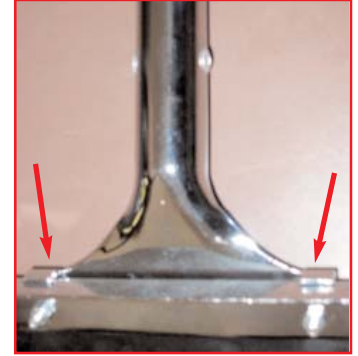

Chrome Plated

Floor Squeegees

FREE 54 inch Aluminum Handle with Sure-Grip.

- ▶ Good for moving liquid and lots of dirt on uneven floors.
- ▶ Straight or curved blades.
- ▶ Chrome plated steel handle socket.
- ▶ 1/4" x 2" black buna blend rubber blade.
- ▶ 3/4" Scraper edge.
- ▶ Handle permanently attached to each squeegee.
- ▶ **FREE** 1" x 54" aluminum handle with 5" Sure-Grip.

Two handle tabs provide addition stability and strength.

Chrome Plated head and handle socket extends the working life of this product.

Item #1836-C

Item #1836-S

Item #1824-S

Item #	Description	Pack	Unit	Case
1824-S	Floor Squeegee 24" Straight	6	\$19.00	\$114.00
1830-C	Floor Squeegee 30" Curved	6	24.00	144.00
1830-S	Floor Squeegee 30" Straight	6	22.00	132.00